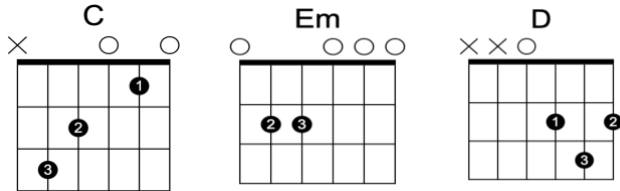

'Caroline'

Concrete Blonde

www.PaluzziGuitar.com

Key of 'C' Major

Intro

C Em C Em

Verse 1

C

Well I hear you're driving someone else's car now

Em

She said you came and took your stuff away

C

All the poetry and the trunk you kept your life in

Em

I knew that it would come to that someday

Verse 2

C

Em

Like a sad hallucination, when I opened up my eyes

C

Em

The train had passed the station and you were trapped inside

C

D