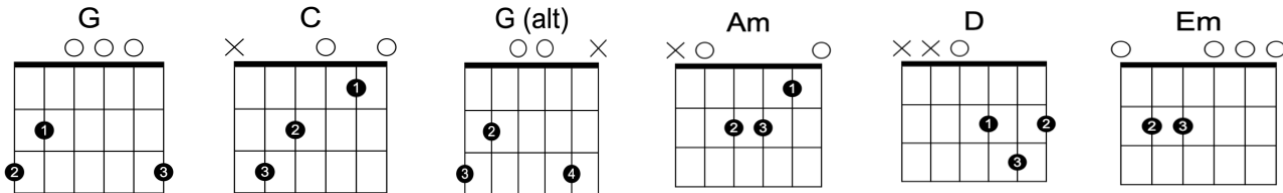

'Wind Beneath My Wings'

Chords & Lyrics

www.PaluzziGuitar.com

Key of 'A' Major

**Capo 2nd fret - All chord shapes are relative to capo (Key of 'G' Major).*

Intro

G C G C

Verse 1

G C
It must have been cold there in my shadow

G^{alt} C
To never have sunlight on your face

Am D
You were content to let me shine (that's your way)

Am D
You always walked a step behind

Verse 2

G C
So I was the one with all the glory

G^{alt} C
While you were the one will all the strain

Am D
A beautiful face without a name (for so long)

Am D
A beautiful smile to hide the pain